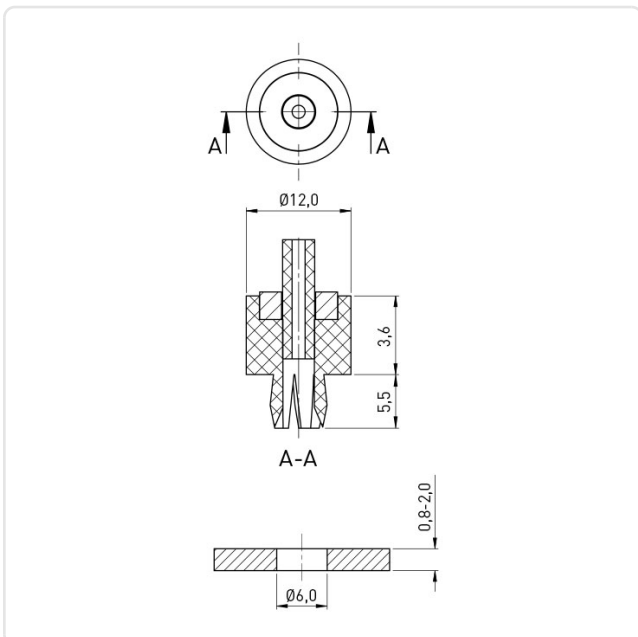

Would you like individual advice?

We look forward to your email to products@ettinger.de.

Subject to change and errors.