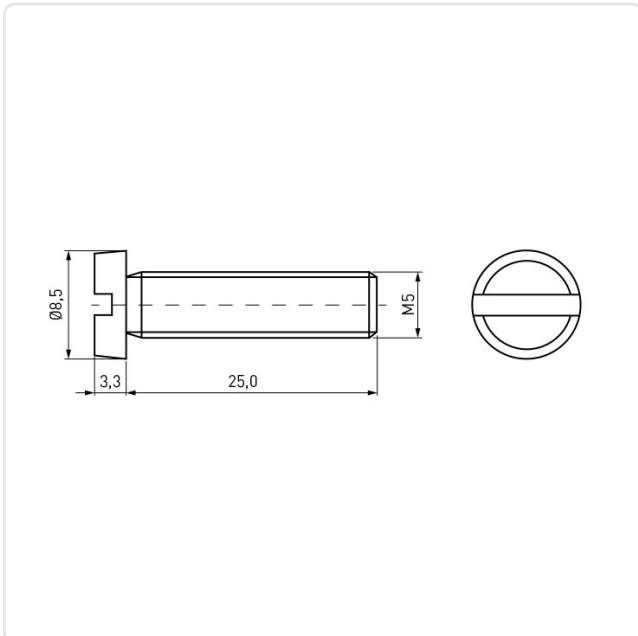

## Cheese Head Screw ISO1207 M5x25 PA-66 Natural Slotted

Article-No.: 001.44.586

Image may be similar

Color:	Natural
DIN/ISO:	DIN84 / ISO1207
Drive Type:	Slotted
Flammability Class:	UL94-V2
Head Diameter [mm]:	8.5
Head Height [mm]:	3.3
Head Shape:	Cheese Head
Length [mm]:	25
Material:	PA 6.6
Material Group:	Plastic
Thread Size:	M5
Weight:	0.6g
Conformities:	