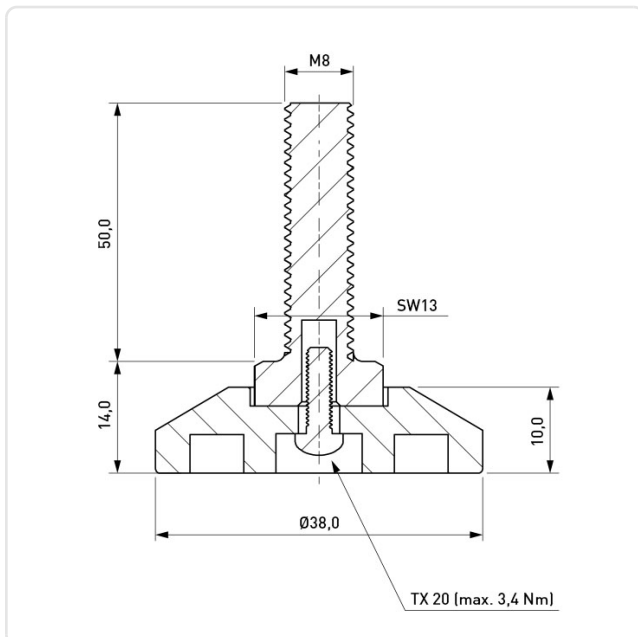

Would you like individual advice?

We look forward to your email to products@ettinger.de.

Subject to change and errors.