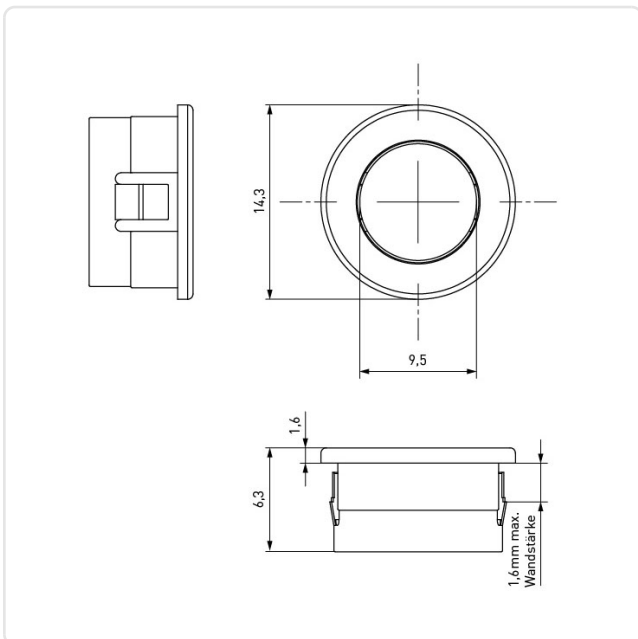

Would you like individual advice?

We look forward to your email to products@ettinger.de.

Subject to change and errors.