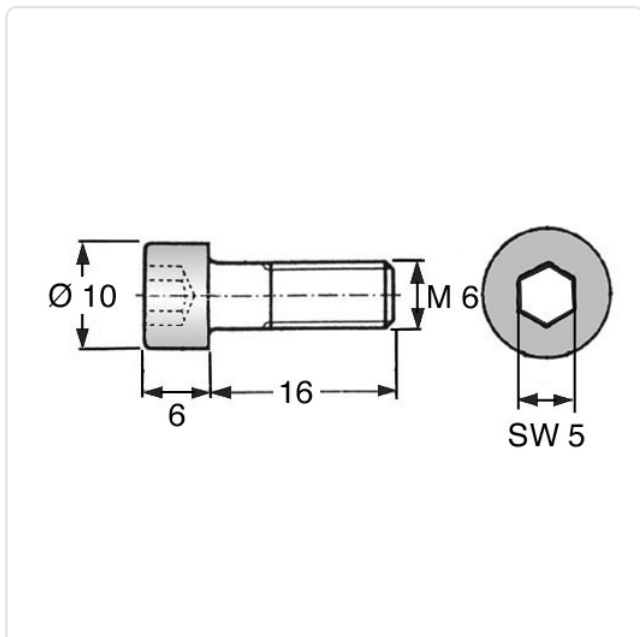

Article datasheet

Cheese Head Screw ISO4762 M6x16 PA-66 Natural Hexagon Socket

Article-No.: 001.48.666

Image may be similar

| | |
|---------------------|---------------------|
| Actuator Size: | Hexagon Socket Hex5 |
| Color: | Natural |
| DIN/ISO: | DIN912 / ISO4762 |
| Drive Type: | Hexagon Socket |
| Flammability Class: | UL94-V2 |
| Head Diameter [mm]: | 10 |
| Head Height [mm]: | 6 |
| Head Shape: | Cheese Head |
| Length [mm]: | 16 |
| Material: | PA 6.6 |
| Material Group: | Plastic |
| Thread Size: | M6 |
| Weight: | 0.81g |
| Conformities: | |