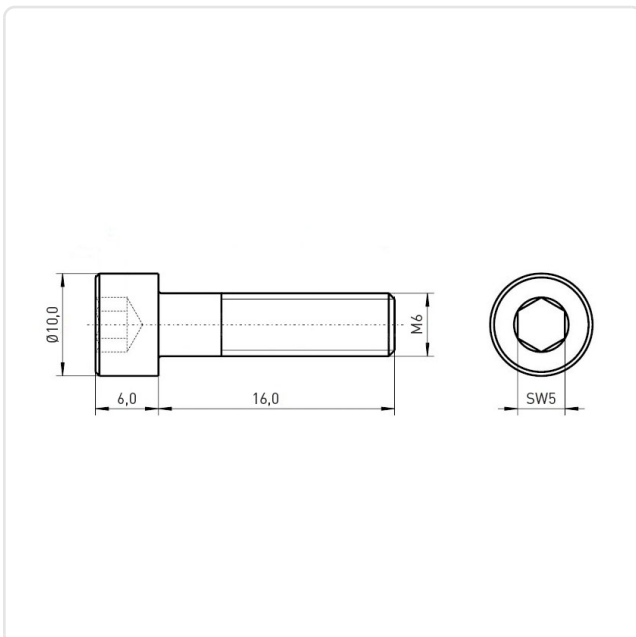

Article datasheet

Cheese Head Screw ISO4762 M6x16 A4 Plain Stainless Steel Hexagon Socket

Article-No.: 001.16.669

Image may be similar

Actuator Size:	Hexagon Socket Hex5
DIN/ISO:	DIN912 / ISO4762
Drive Type:	Hexagon Socket
Finish:	Plain
Head Diameter [mm]:	10
Head Height [mm]:	6
Head Shape:	Cheese Head
Length [mm]:	16
Material:	Stainless Steel AISI 316 / A4
Material Group:	Stainless Steel
Thread Size:	M6
Weight:	5.55g
Conformities:	