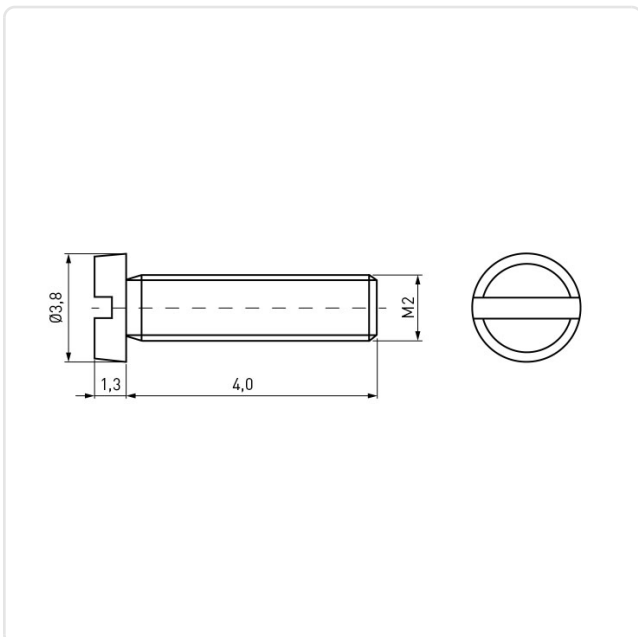

## Cheese Head Screw ISO1207 M2x4 PA-66 Natural Slotted

Article-No.: 001.44.106

Image may be similar

Color:	Natural
DIN/ISO:	DIN84 / ISO1207
Drive Type:	Slotted
Flammability Class:	UL94-V2
Head Diameter [mm]:	3.8
Head Height [mm]:	1.3
Head Shape:	Cheese Head
Length [mm]:	4
Material:	PA 6.6
Material Group:	Plastic
Thread Size:	M2
Weight:	0.02g
Conformities:	