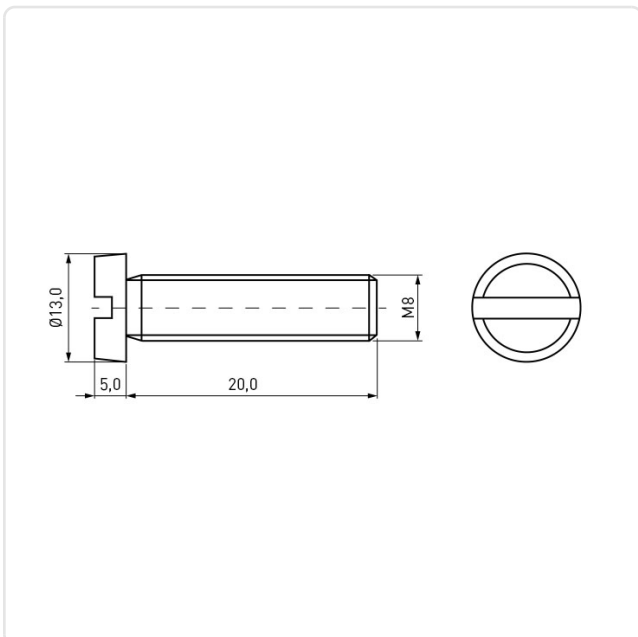

## Cheese Head Screw ISO1207 M8x20 PA-66 Natural Slotted

Article-No.: 001.44.876

Image may be similar

Color:	Natural
DIN/ISO:	DIN84 / ISO1207
Drive Type:	Slotted
Flammability Class:	UL94-V2
Head Diameter [mm]:	13
Head Height [mm]:	5
Head Shape:	Cheese Head
Length [mm]:	20
Material:	PA 6.6
Material Group:	Plastic
Thread Size:	M8
Weight:	1.54g
Conformities:	