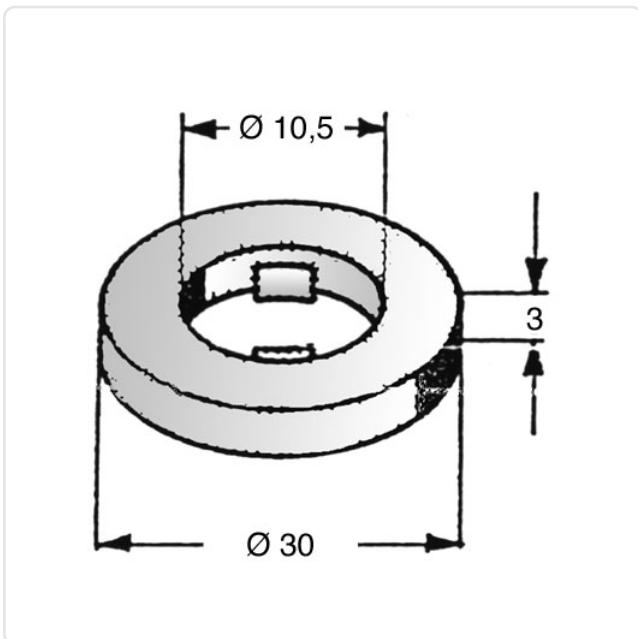

Article datasheet

Captive Washer $\varnothing 10.5/30.0 \times 3.0$ PVC black

Article-No.: 003.16.100

Image may be similar

Color: Black
For Thread Size: M10
Height [mm]: 3
Inner Diameter [mm]: 10.5
Material: PVC
Material Group: Plastic
Outer Diameter [mm]: 30
Weight: 2.5g
Conformities: