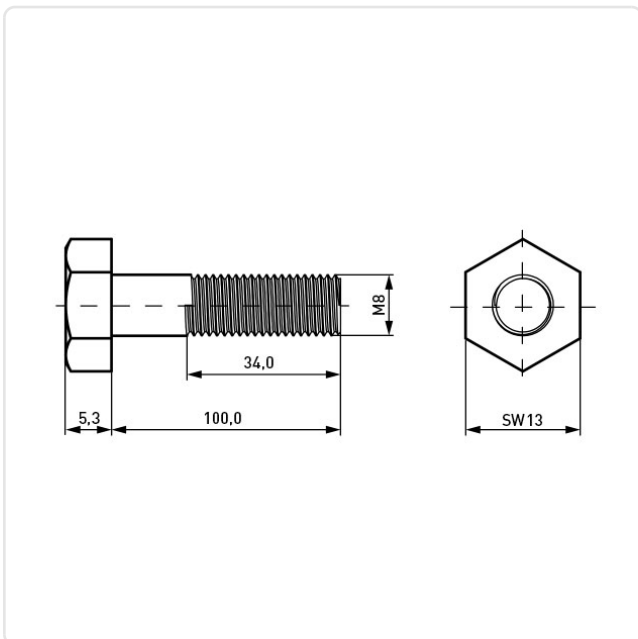

Would you like individual advice?

We look forward to your email to products@ettinger.de.

Subject to change and errors.