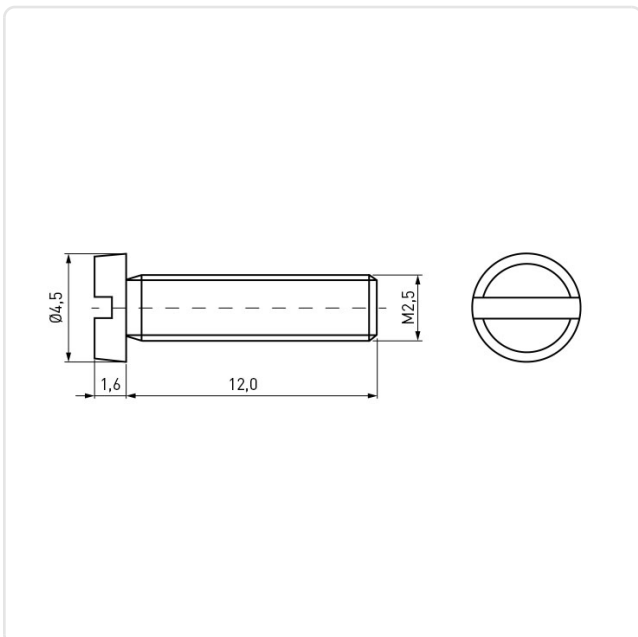

Article datasheet

Cheese Head Screw ISO1207 M2.5x12 PA-66 Natural Slotted

Article-No.: 001.44.256

Image may be similar

Color:	Natural
DIN/ISO:	DIN84 / ISO1207
Drive Type:	Slotted
Flammability Class:	UL94-V2
Head Diameter [mm]:	4.5
Head Height [mm]:	1.6
Head Shape:	Cheese Head
Length [mm]:	12
Material:	PA 6.6
Material Group:	Plastic
Thread Size:	M2.5
Weight:	0.07g
Conformities:	