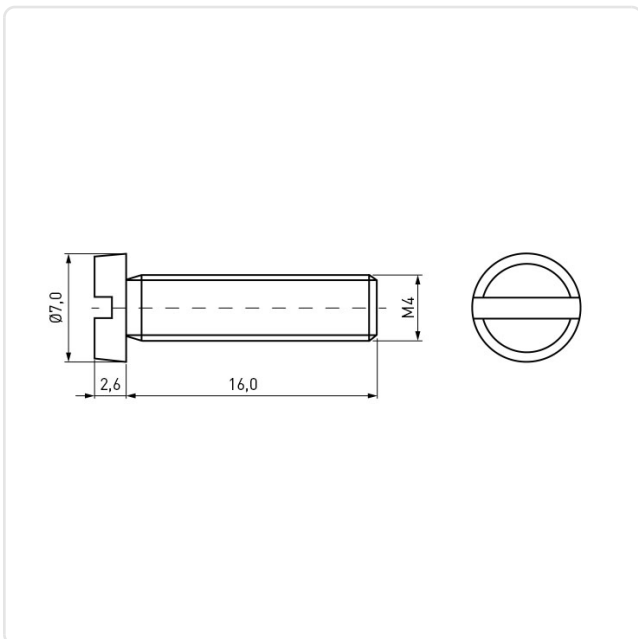

Article datasheet

Cheese Head Screw ISO1207 M4x16 PA-66 Natural Slotted

Article-No.: 001.44.466

Image may be similar

Color:	Natural
DIN/ISO:	DIN84 / ISO1207
Drive Type:	Slotted
Flammability Class:	UL94-V2
Head Diameter [mm]:	7
Head Height [mm]:	2.6
Head Shape:	Cheese Head
Length [mm]:	16
Material:	PA 6.6
Material Group:	Plastic
Thread Size:	M4
Weight:	0.55g
Conformities:	