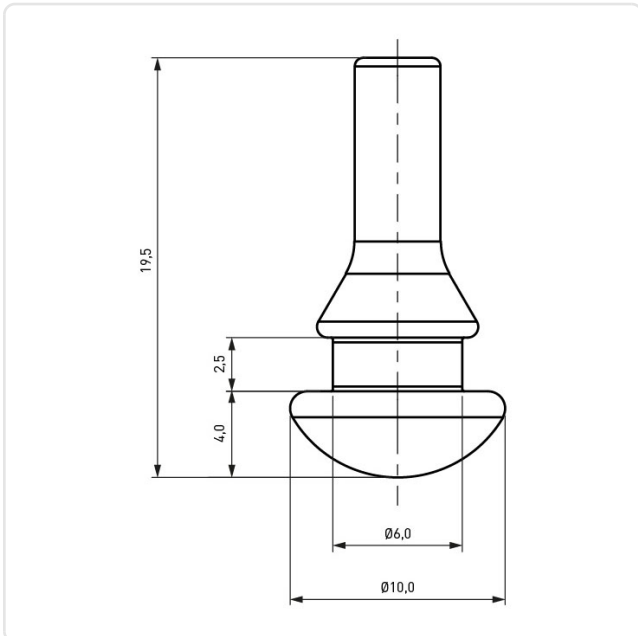

Would you like individual advice?

We look forward to your email to products@ettinger.de.

Subject to change and errors.