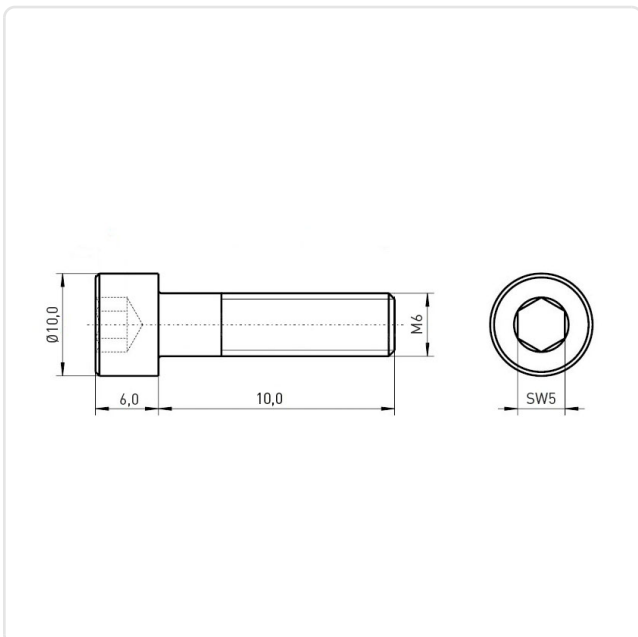

Article datasheet

Cheese Head Screw ISO4762 M6x10 A2 Plain Stainless Steel Hexagon Socket

Article-No.: 001.16.642

Image may be similar

Actuator Size:	Hexagon Socket Hex5
DIN/ISO:	DIN912 / ISO4762
Drive Type:	Hexagon Socket
Finish:	Plain
Head Diameter [mm]:	10
Head Height [mm]:	6
Head Shape:	Cheese Head
Length [mm]:	10
Material:	Stainless Steel AISI 304 / A2
Material Group:	Stahl rostfrei
Thread Size:	M6
Weight:	4.8g
Conformities:	