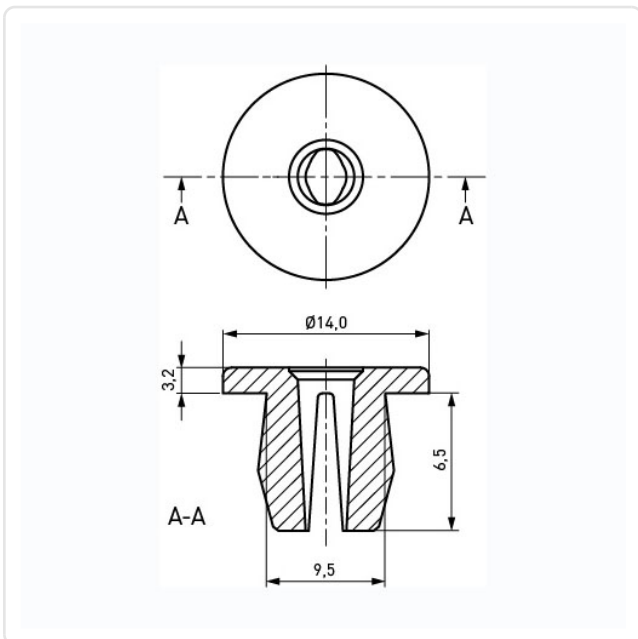

Would you like individual advice?

We look forward to your email to products@ettinger.de.

Subject to change and errors.