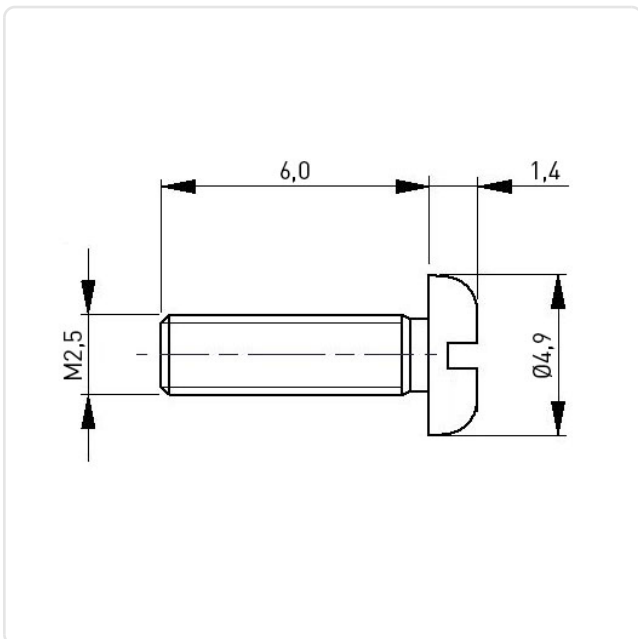

You can find all
information on the web on
our article detail page

Would you like individual advice?

We look forward to your email to products@ettinger.de.

Subject to change and errors.