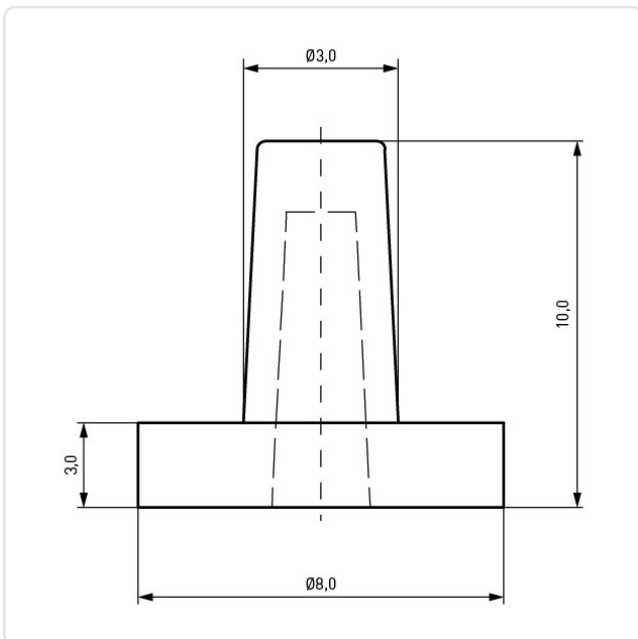

Article datasheet
Push On Feet

Article-No.: 017.55.080

Image may be similar

Color: Black
Diameter [mm]: 8
Height [mm]: 3
Material: Soft PVC
Panel Hole Ø [mm]: 3
Weight: 0.27g
Conformities:

You can find all information on the web on our article detail page