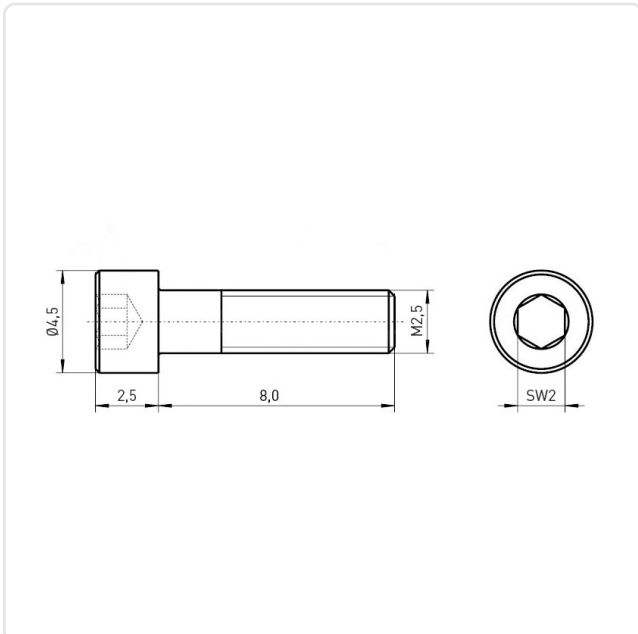

## Cheese Head Screw ISO4762 M2.5x8 Black Galv. Steel 12.9 Hexagon Socket

Article-No.: 001.16.230

Image may be similar

Actuator Size:	Hexagon Socket Hex2
DIN/ISO:	DIN912 / ISO4762
Drive Type:	Hexagon Socket
Finish:	Galvanized, Black, 5 µm, A2R
Head Diameter [mm]:	4.5
Head Height [mm]:	2.5
Head Shape:	Cheese Head
Length [mm]:	8
Material:	Steel 12.9
Material Group:	Steel
Thread Size:	M2.5
Weight:	0.43g
Conformities:	