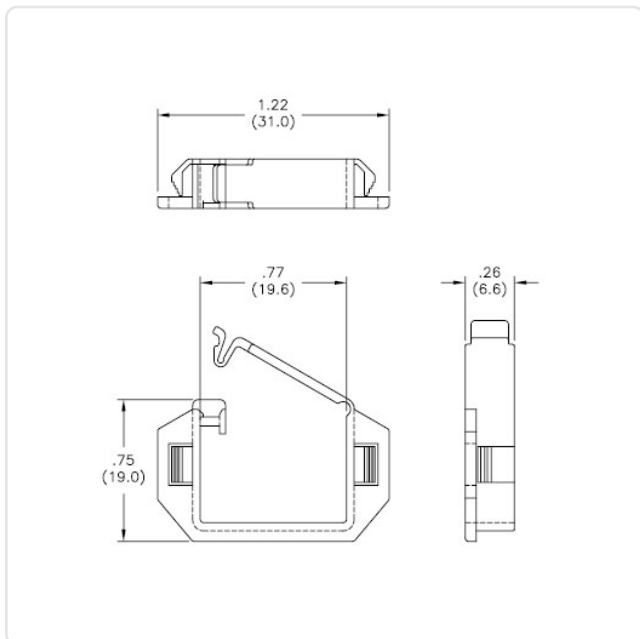

Would you like individual advice?

We look forward to your email to products@ettinger.de.

Subject to change and errors.