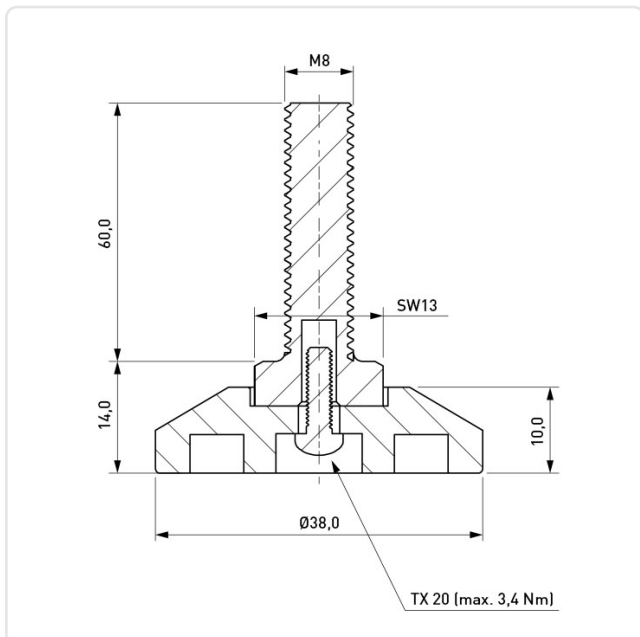

Would you like individual advice?

We look forward to your email to products@ettinger.de.

Subject to change and errors.