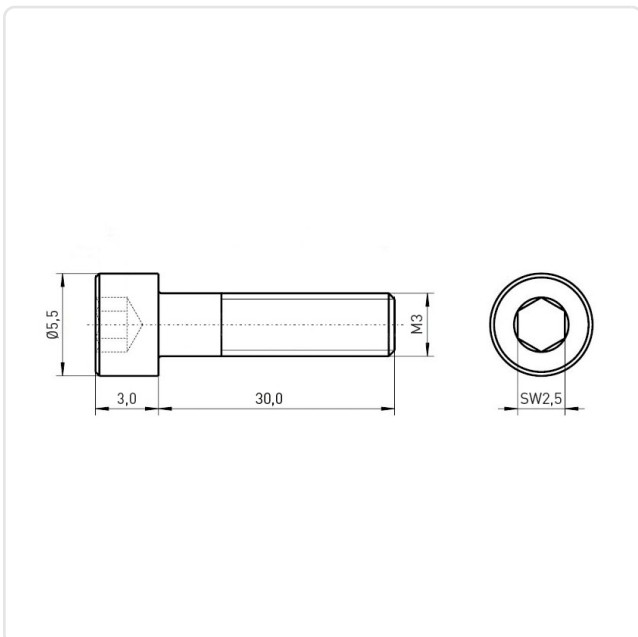

## Cheese Head Screw ISO4762 M3x30 A2 Plain Stainless Steel Hexagon Socket

Article-No.: 001.16.392

Image may be similar

Actuator Size:	Hexagon Socket Hex2.5
DIN/ISO:	DIN912 / ISO4762
Drive Type:	Hexagon Socket
Finish:	Plain
Head Diameter [mm]:	5.5
Head Height [mm]:	3
Head Shape:	Cheese Head
Length [mm]:	30
Material:	Stainless Steel AISI 304 / A2
Material Group:	Stainless Steel
Thread Size:	M3
Weight:	1.85g
Conformities:	