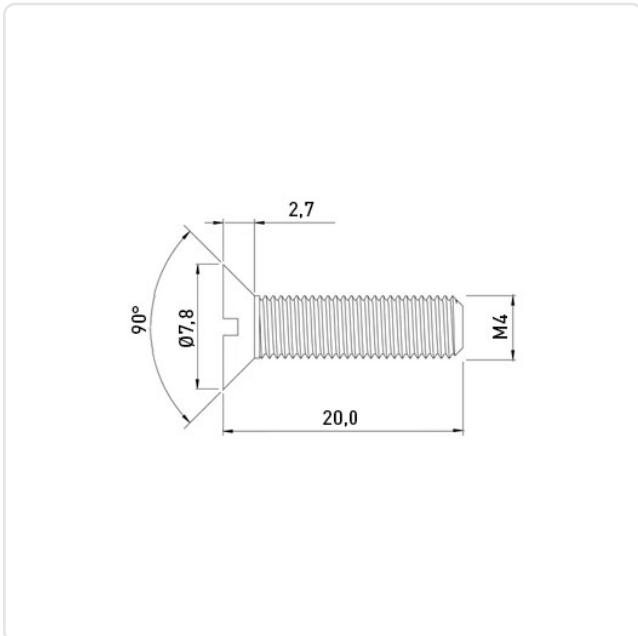

Article datasheet

Countersunk Screw ISO2009 M4x20 PA-66 Natural UL94-V2 Slotted

Article-No.: 001.46.476

Image may be similar

Color:	Natural
DIN/ISO:	DIN963 / ISO2009
Drive Type:	Slotted
Flammability Class:	UL94-V2
Head Diameter [mm]:	7.5
Head Height [mm]:	2.2
Head Shape:	Countersunk Head
Length [mm]:	20
Material:	PA 6.6
Material Group:	Plastic
Thread Size:	M4
Weight:	0.25g
Conformities:	