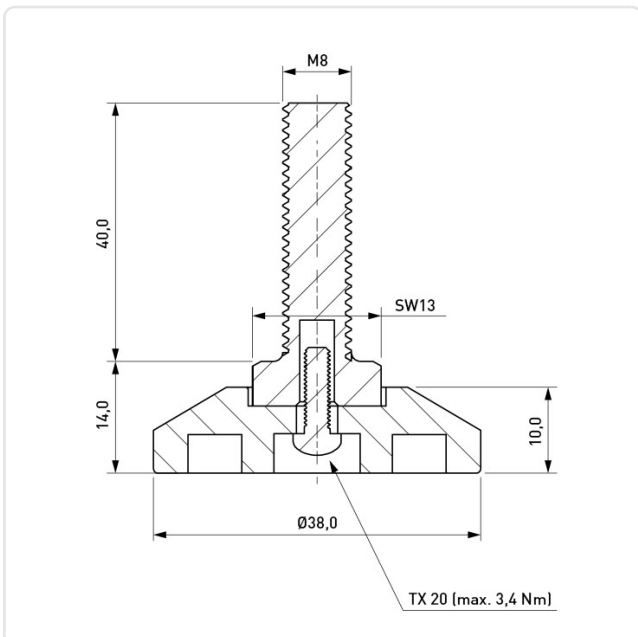

Would you like individual advice?

We look forward to your email to products@ettinger.de.

Subject to change and errors.