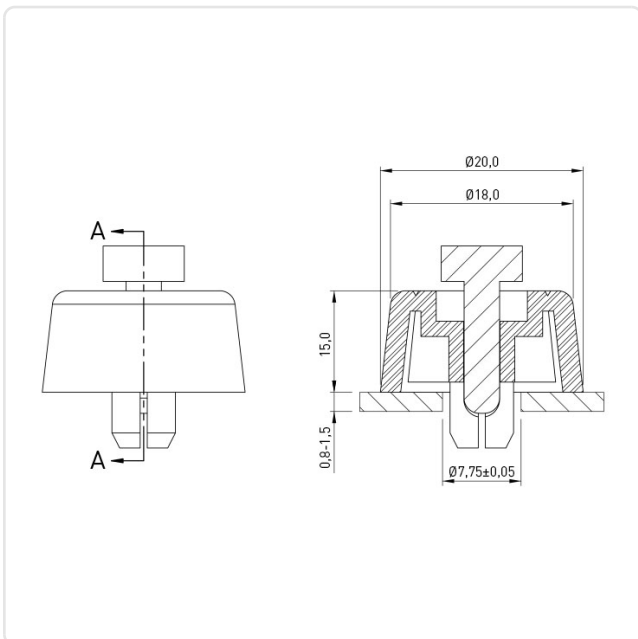

Would you like individual advice?

We look forward to your email to products@ettinger.de.

Subject to change and errors.