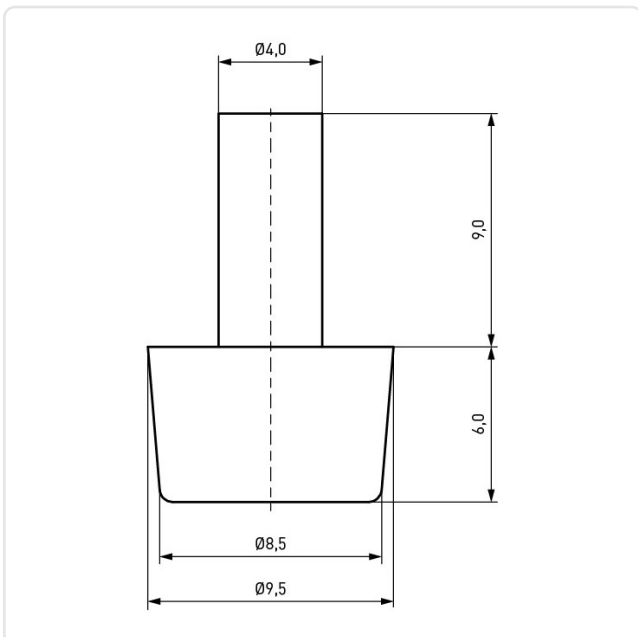

Would you like individual advice?

We look forward to your email to products@ettinger.de.

Subject to change and errors.