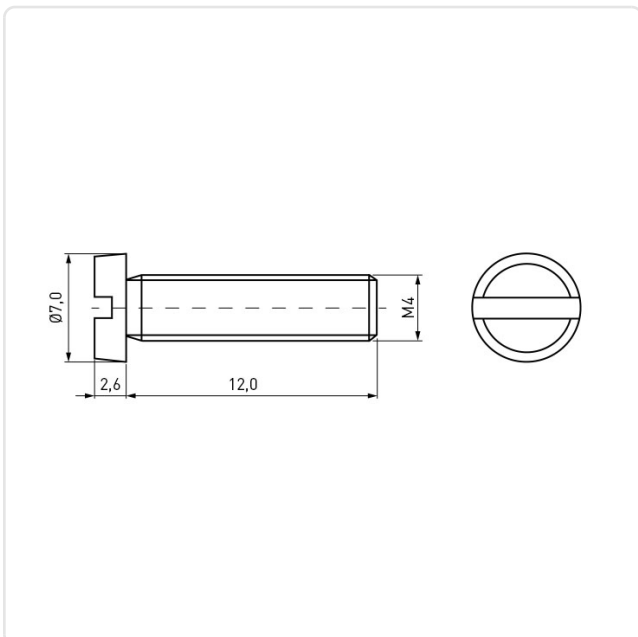

Article datasheet

Cheese Head Screw ISO1207 M4x12 PA-66 Natural Slotted

Article-No.: 001.44.456

Image may be similar

| | |
|---------------------|-----------------|
| Color: | Natural |
| DIN/ISO: | DIN84 / ISO1207 |
| Drive Type: | Slotted |
| Flammability Class: | UL94-V2 |
| Head Diameter [mm]: | 7 |
| Head Height [mm]: | 2.6 |
| Head Shape: | Cheese Head |
| Length [mm]: | 12 |
| Material: | PA 6.6 |
| Material Group: | Plastic |
| Thread Size: | M4 |
| Weight: | 0.22g |
| Conformities: | |