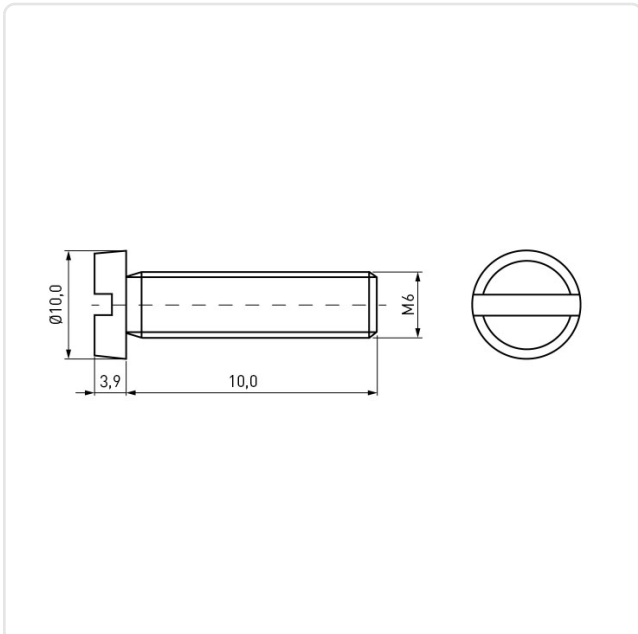

## Cheese Head Screw ISO1207 M6x10 PA-66 Natural Slotted

Article-No.: 001.44.646

Image may be similar

Color:	Natural
DIN/ISO:	DIN84 / ISO1207
Drive Type:	Slotted
Flammability Class:	UL94-V2
Head Diameter [mm]:	10
Head Height [mm]:	3.9
Head Shape:	Cheese Head
Length [mm]:	10
Material:	PA 6.6
Material Group:	Plastic
Thread Size:	M6
Weight:	0.53g
Conformities:	