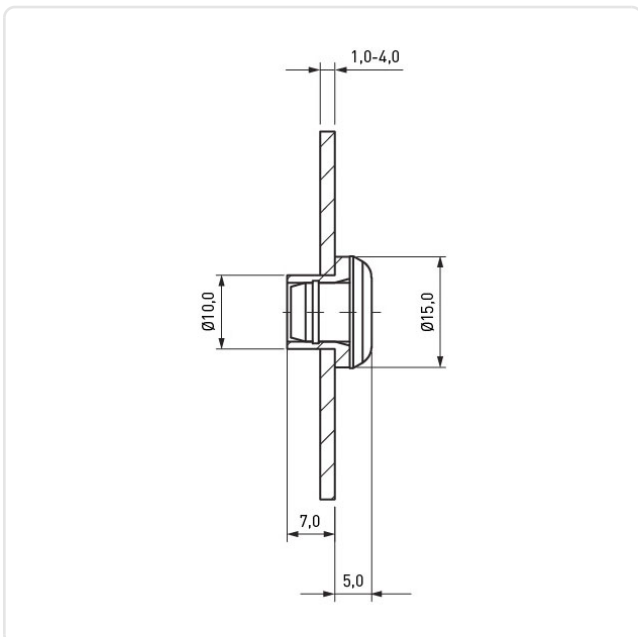

Would you like individual advice?

We look forward to your email to products@ettinger.de.

Subject to change and errors.