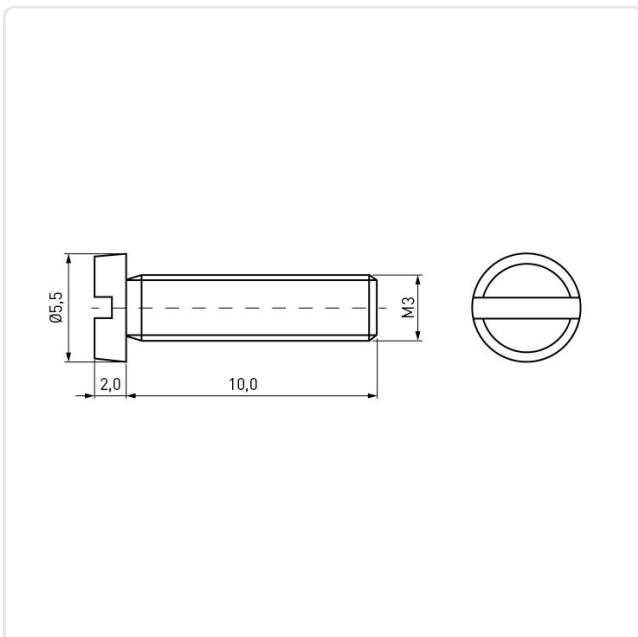

Article datasheet

Cheese Head Screw ISO1207 M3x10 PA-66 Natural Slotted

Article-No.: 001.44.346

Image may be similar

Color:	Natural
DIN/ISO:	DIN84 / ISO1207
Drive Type:	Slotted
Flammability Class:	UL94-V2
Head Diameter [mm]:	5.5
Head Height [mm]:	2
Head Shape:	Cheese Head
Length [mm]:	10
Material:	PA 6.6
Material Group:	Kunststoff
Thread Size:	M3
Weight:	0.12g
Conformities:	