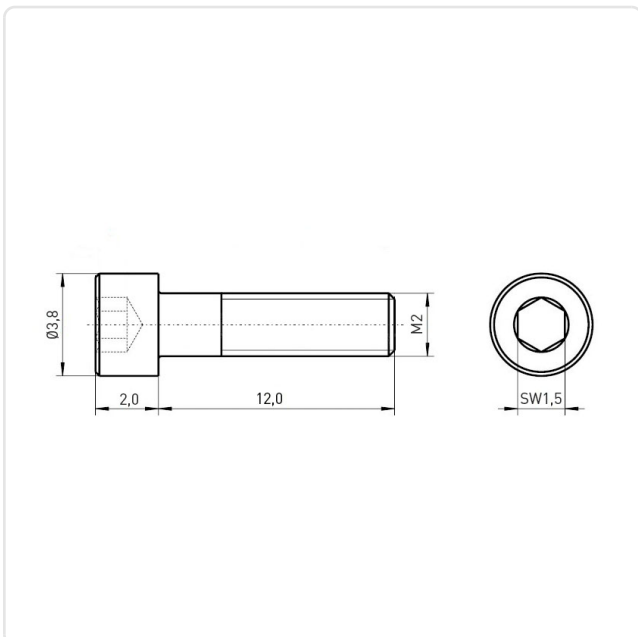

Article datasheet

Cheese Head Screw ISO4762 M2x12 A2 Plain Stainless Steel Hexagon Socket

Article-No.: 001.16.152

Image may be similar

Actuator Size:	Hexagon Socket Hex1.5
DIN/ISO:	DIN912 / ISO4762
Drive Type:	Hexagon Socket
Finish:	Plain
Head Diameter [mm]:	3.8
Head Height [mm]:	2
Head Shape:	Cheese Head
Length [mm]:	12
Material:	Stainless Steel AISI 304 / A2
Material Group:	Stainless Steel
Thread Size:	M2
Weight:	0.3g
Conformities:	