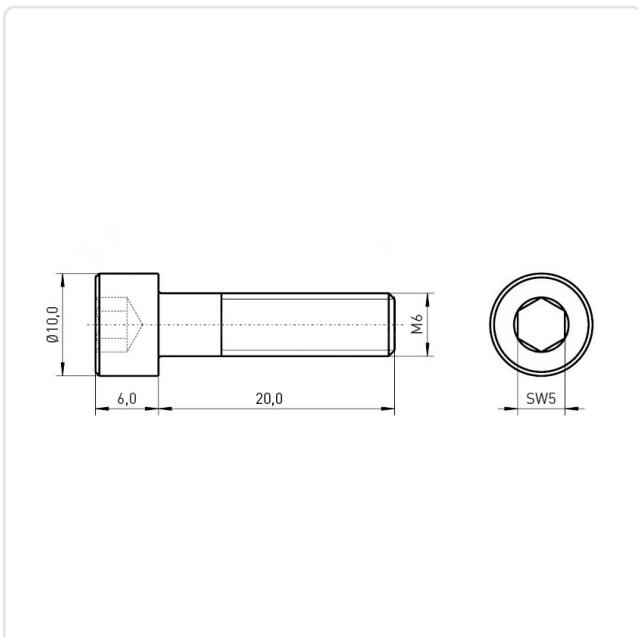

Article datasheet

Cheese Head Screw ISO4762 M6x20 A2 Plain Stainless Steel Hexagon Socket

Article-No.: 001.16.672

Image may be similar

| | |
|---------------------|-------------------------------|
| Actuator Size: | Hexagon Socket Hex5 |
| DIN/ISO: | DIN912 / ISO4762 |
| Drive Type: | Hexagon Socket |
| Finish: | Plain |
| Head Diameter [mm]: | 10 |
| Head Height [mm]: | 6 |
| Head Shape: | Cheese Head |
| Length [mm]: | 20 |
| Material: | Stainless Steel AISI 304 / A2 |
| Material Group: | Stainless Steel |
| Thread Size: | M6 |
| Weight: | 6.18g |
| Conformities: | |