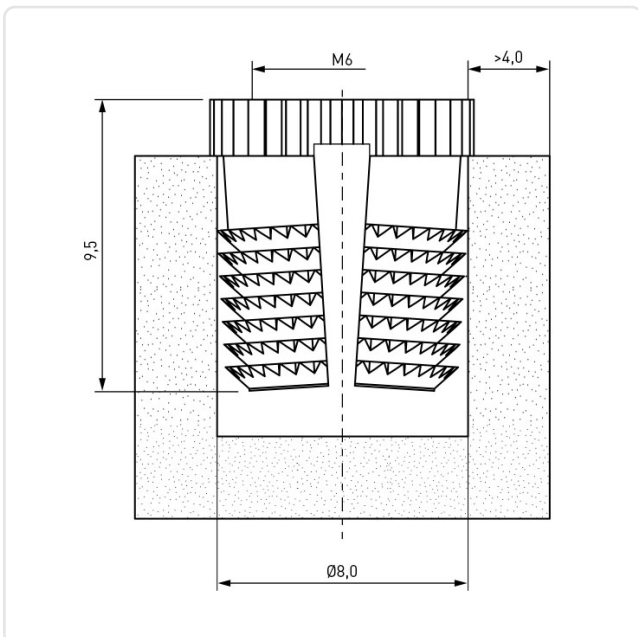

Would you like individual advice?

We look forward to your email to products@ettinger.de.

Subject to change and errors.