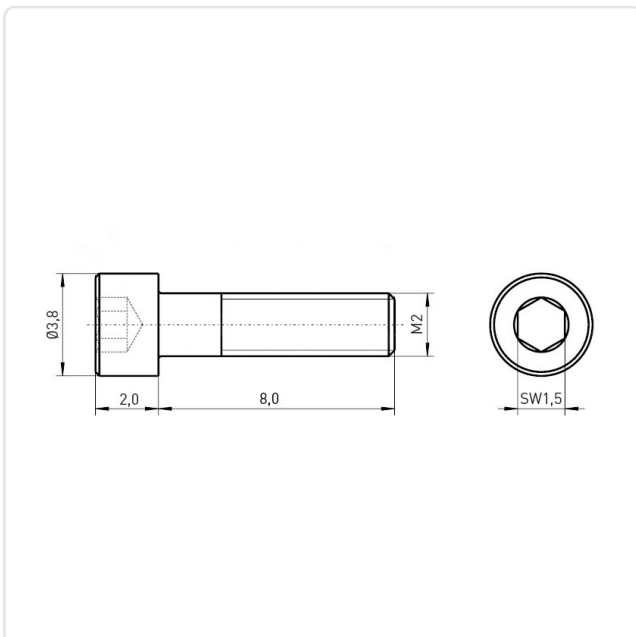

You can find all
information on the web on
our article detail page

Would you like individual advice?

We look forward to your email to products@ettinger.de.

Subject to change and errors.