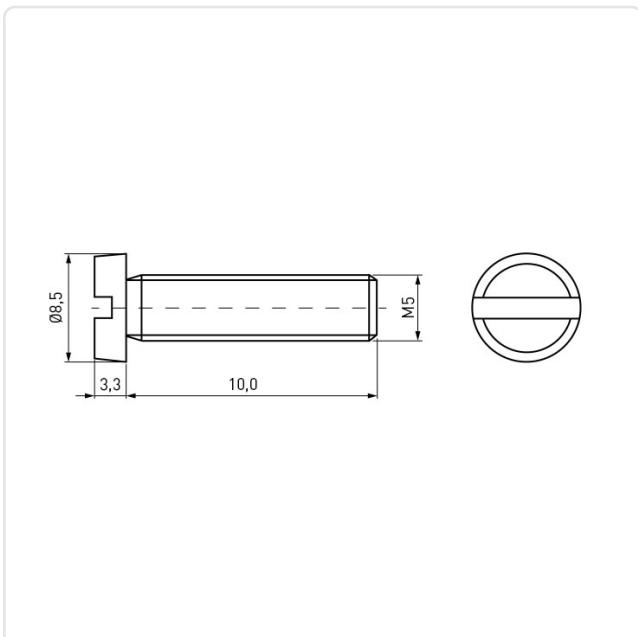

## Cheese Head Screw ISO1207 M5x10 PA/GF Natural Slotted

Article-No.: 001.44.547

Image may be similar

Color:	Natural
DIN/ISO:	DIN84 / ISO1207
Drive Type:	Slotted
Flammability Class:	UL94-HB
Head Diameter [mm]:	8.5
Head Height [mm]:	3.3
Head Shape:	Cheese Head
Length [mm]:	10
Material:	PA 6.0 25% GF
Material Group:	Plastic
Thread Size:	M5
Weight:	0.42g
Conformities:	