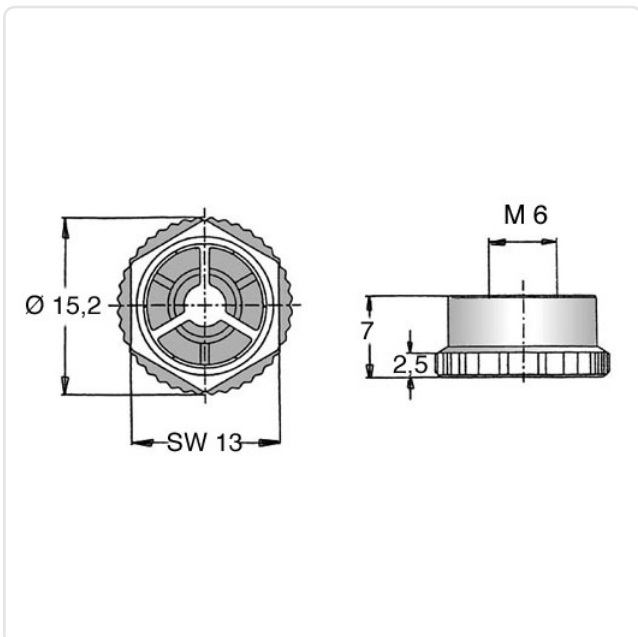

Would you like individual advice?

We look forward to your email to products@ettinger.de.

Subject to change and errors.