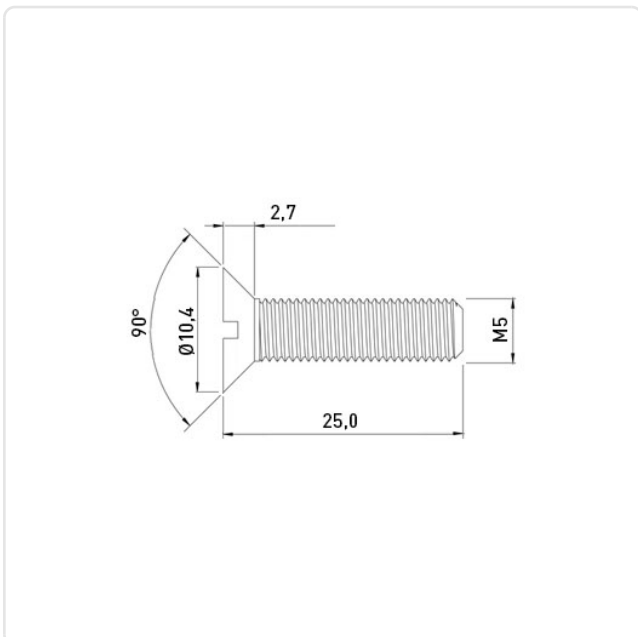

Article datasheet

Countersunk Screw ISO2009 M5x25 PA-66 Natural UL94-V2 Slotted

Article-No.: 001.46.586

Image may be similar

Color:	Natural
DIN/ISO:	DIN963 / ISO2009
Drive Type:	Slotted
Flammability Class:	UL94-V2
Head Diameter [mm]:	9.2
Head Height [mm]:	2.5
Head Shape:	Countersunk Head
Length [mm]:	25
Material:	PA 6.6
Material Group:	Plastic
Thread Size:	M5
Weight:	5.15g
Conformities:	