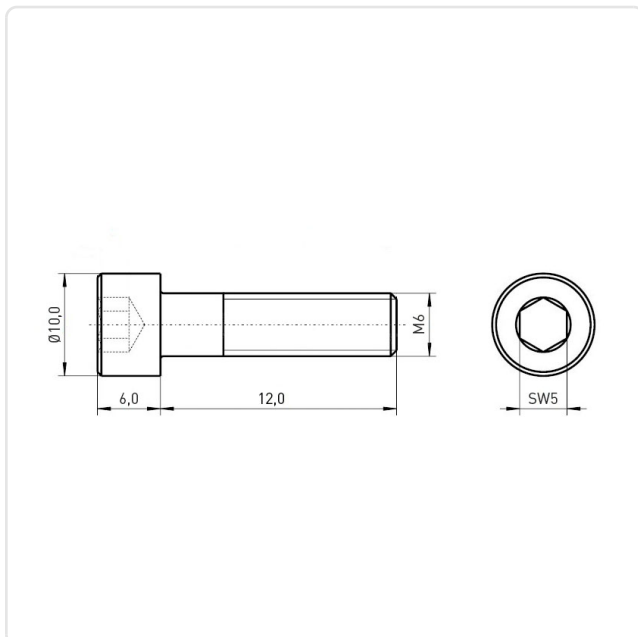

Article datasheet

Cheese Head Screw ISO4762 M6x12 A2 Plain Stainless Steel Hexagon Socket

Article-No.: 001.16.652

Image may be similar

Actuator Size:	Hexagon Socket Hex5
DIN/ISO:	DIN912 / ISO4762
Drive Type:	Hexagon Socket
Finish:	Plain
Head Diameter [mm]:	10
Head Height [mm]:	6
Head Shape:	Cheese Head
Length [mm]:	12
Material:	Stainless Steel AISI 304 / A2
Material Group:	Stainless Steel
Thread Size:	M6
Weight:	4.8g
Conformities:	