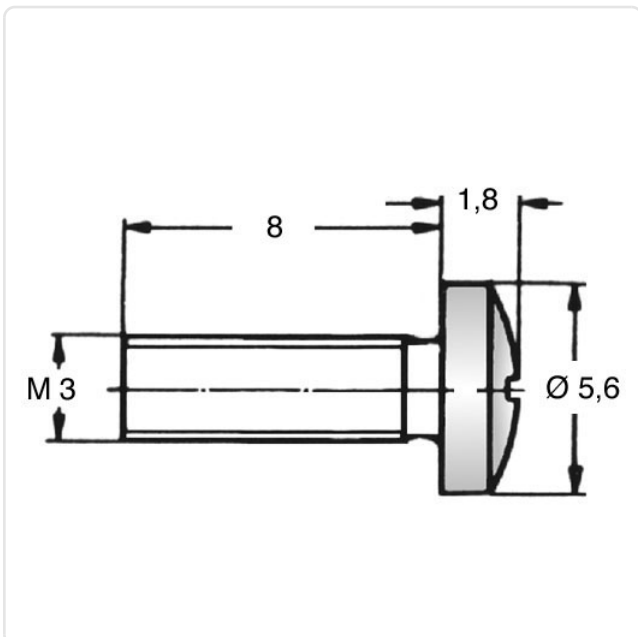

You can find all
information on the web on
our article detail page

Would you like individual advice?

We look forward to your email to products@ettinger.de.

Subject to change and errors.