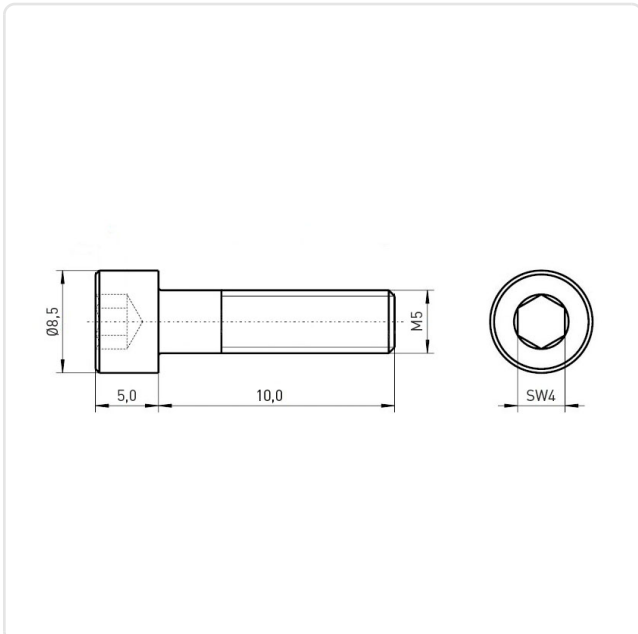

Article datasheet

Cheese Head Screw ISO4762 M5x10 A2 Plain Stainless Steel Hexagon Socket

Article-No.: 001.16.542

Image may be similar

Actuator Size:	Hexagon Socket Hex4
DIN/ISO:	DIN912 / ISO4762
Drive Type:	Hexagon Socket
Finish:	Plain
Head Diameter [mm]:	8.5
Head Height [mm]:	5
Head Shape:	Cheese Head
Length [mm]:	10
Material:	Stainless Steel AISI 304 / A2
Material Group:	Stainless Steel
Thread Size:	M5
Weight:	2.86g
Conformities:	