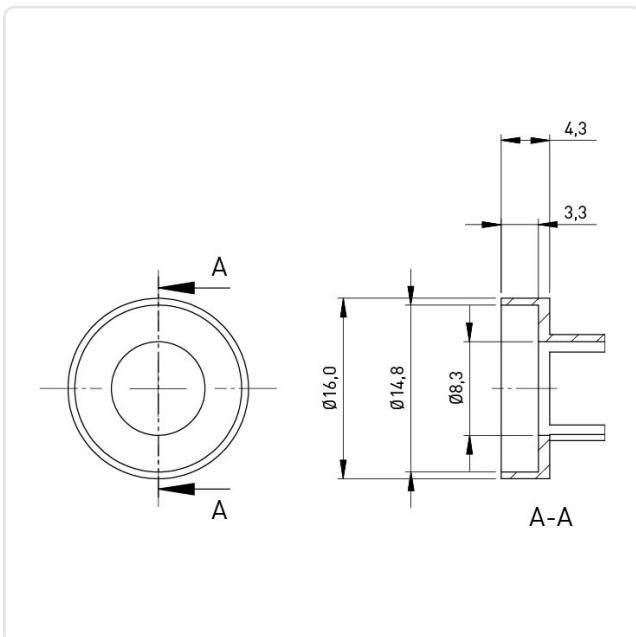

Would you like individual advice?

We look forward to your email to products@ettinger.de.

Subject to change and errors.