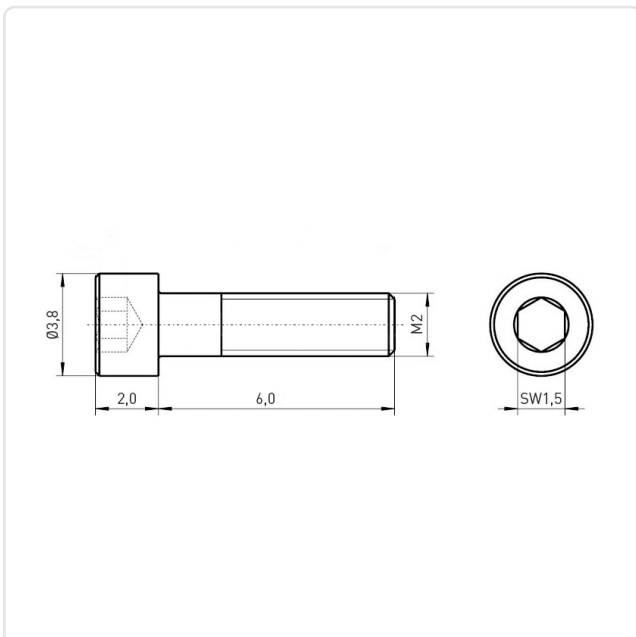

Article datasheet

Cheese Head Screw ISO4762 M2x6 A2 Plain Stainless Steel Hexagon Socket

Article-No.: 001.16.122

Image may be similar

Actuator Size:	Hexagon Socket Hex1.5
DIN/ISO:	DIN912 / ISO4762
Drive Type:	Hexagon Socket
Finish:	Plain
Head Diameter [mm]:	3.8
Head Height [mm]:	2
Head Shape:	Cheese Head
Length [mm]:	6
Material:	Stainless Steel AISI 304 / A2
Material Group:	Stainless Steel
Thread Size:	M2
Weight:	0.22g
Conformities:	