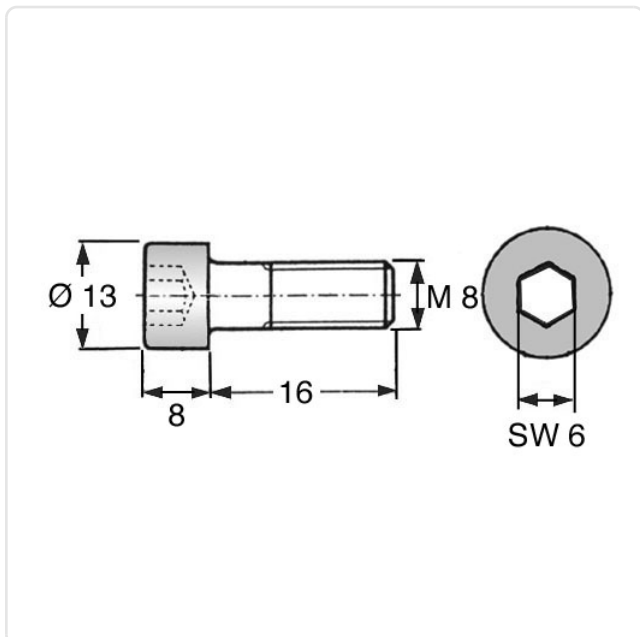

Article datasheet

Cheese Head Screw ISO4762 M8x16 PA-66 Natural Hexagon Socket

Article-No.: 001.48.866

Image may be similar

| | |
|---------------------|---------------------|
| Actuator Size: | Hexagon Socket Hex6 |
| Color: | Natural |
| DIN/ISO: | DIN912 / ISO4762 |
| Drive Type: | Hexagon Socket |
| Flammability Class: | UL94-V2 |
| Head Diameter [mm]: | 13 |
| Head Height [mm]: | 8 |
| Head Shape: | Cheese Head |
| Length [mm]: | 16 |
| Material: | PA 6.6 |
| Material Group: | Plastic |
| Thread Size: | M8 |
| Weight: | 1.62g |
| Conformities: | |