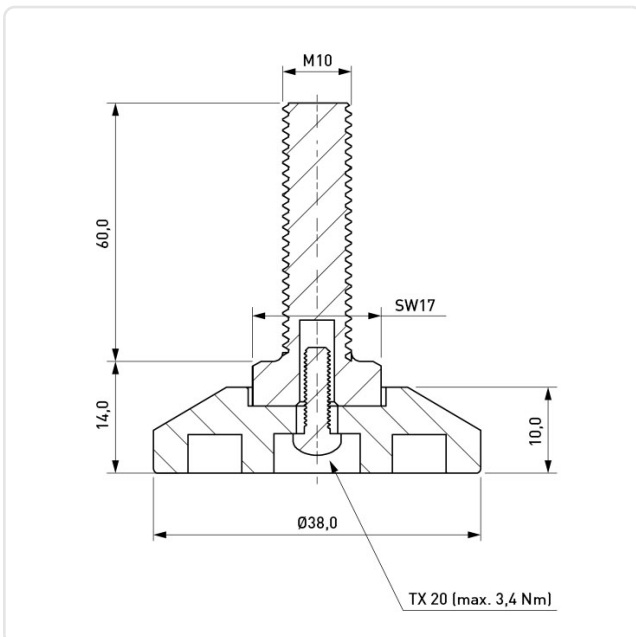

Would you like individual advice?

We look forward to your email to products@ettinger.de.

Subject to change and errors.