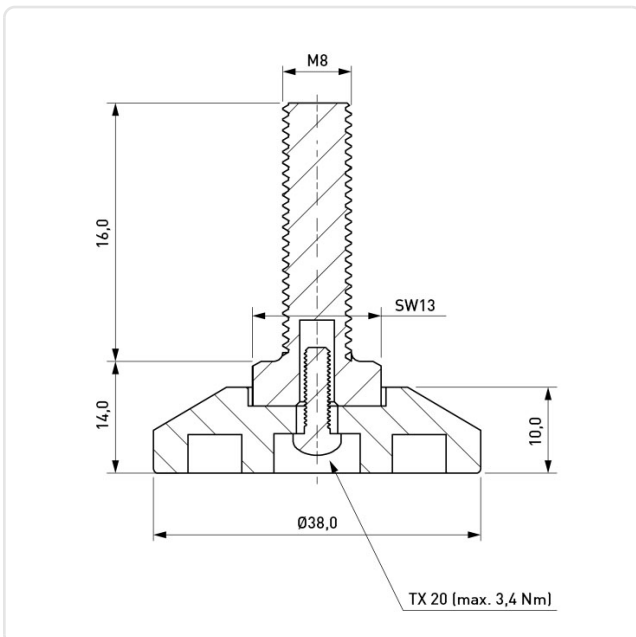

Would you like individual advice?

We look forward to your email to products@ettinger.de.

Subject to change and errors.