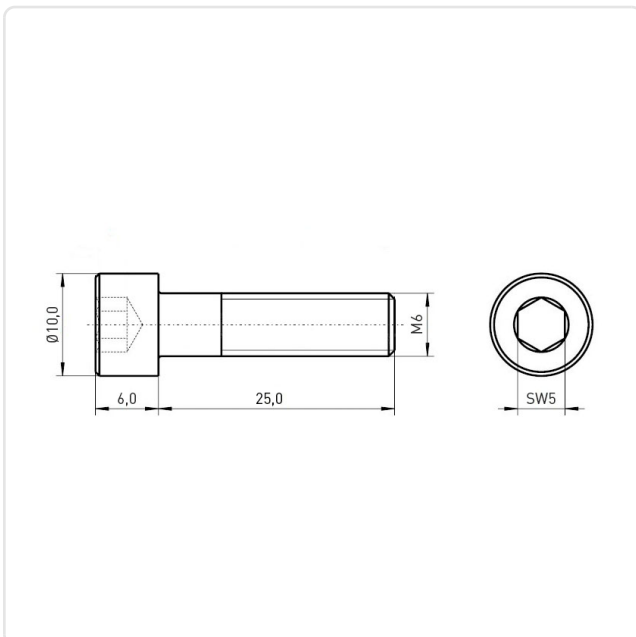

Article datasheet

Cheese Head Screw ISO4762 M6x25 A2 Plain Stainless Steel Hexagon Socket

Article-No.: 001.16.682

Image may be similar

Actuator Size:	Hexagon Socket Hex5
DIN/ISO:	DIN912 / ISO4762
Drive Type:	Hexagon Socket
Finish:	Plain
Head Diameter [mm]:	10
Head Height [mm]:	6
Head Shape:	Cheese Head
Length [mm]:	25
Material:	Stainless Steel AISI 304 / A2
Material Group:	Stainless Steel
Thread Size:	M6
Weight:	7.1g
Conformities:	