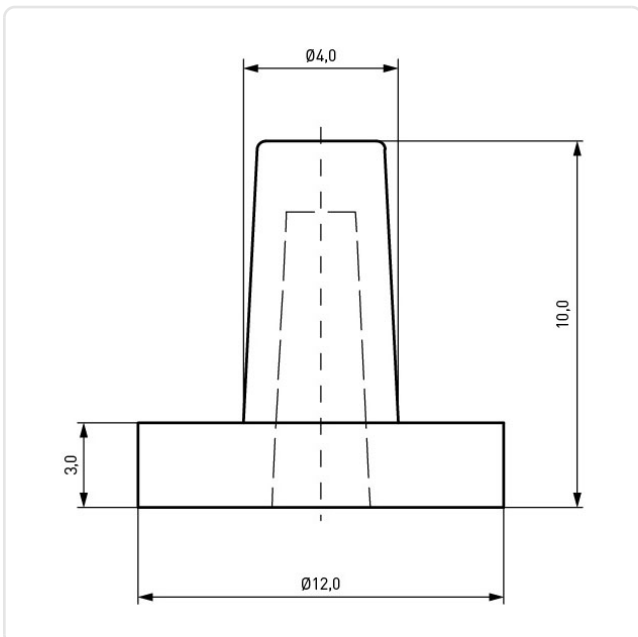

Would you like individual advice?

We look forward to your email to products@ettinger.de.

Subject to change and errors.